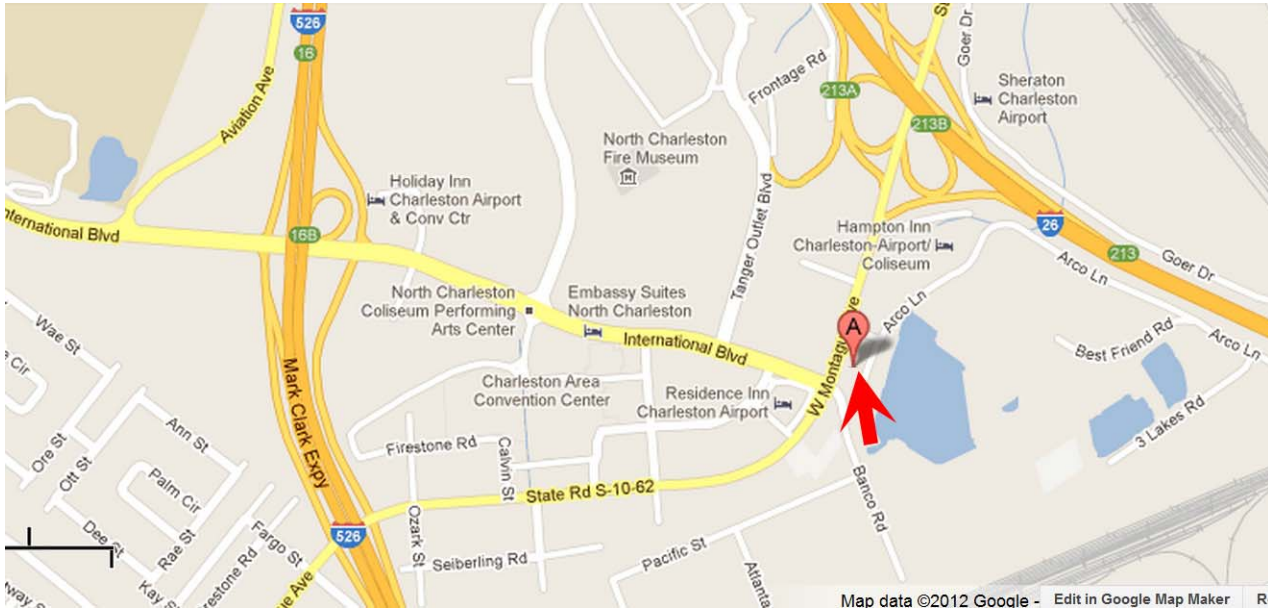

Carlson Software Technology Day

holiday inn express and suites - charleston airport and convention center
3025 w. montague ave north charleston, sc october 8, 2012
phone 919-417-8351

Directions

From I-26 traveling East

Take exit 213A and make a right. Hotel is on the left.

From I-26 traveling West

Take exit 213B and make a left. Hotel is on the left.

From I-526

Take exit 16B to International Blvd. Turn onto International Blvd (away from the airport and toward Charleston/North Charleston) and then turn left on Montague Avenue. The hotel is immediately on right.