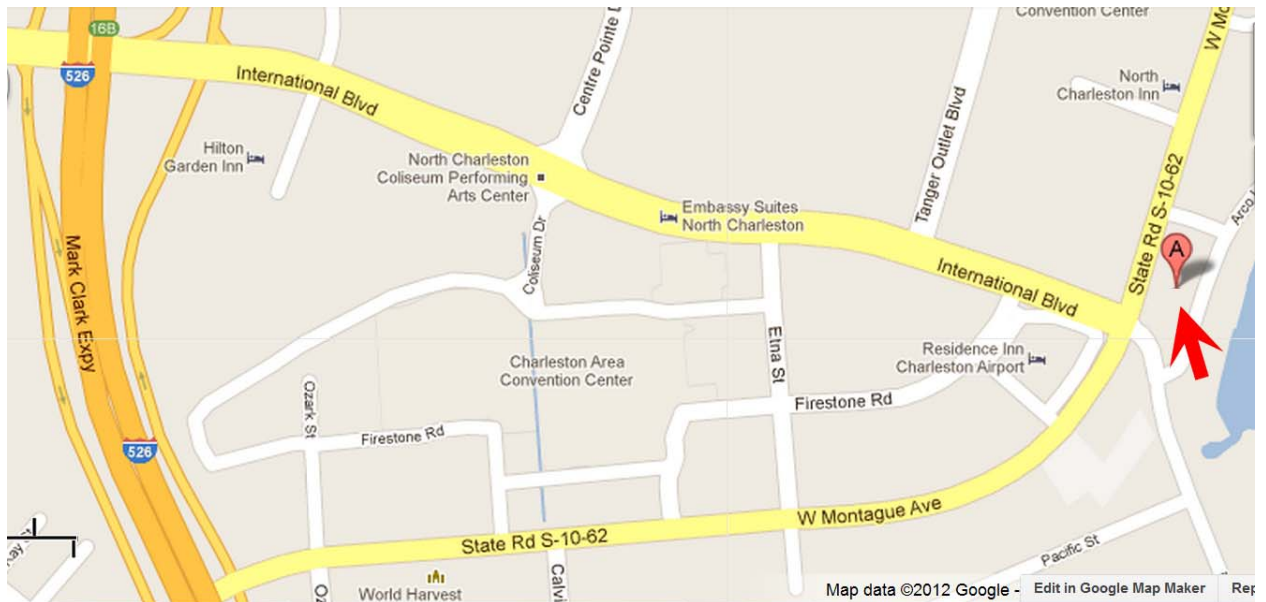

Carlson Software Technology Day

holiday inn express and suites - charleston airport and convention center
3025 w. montague ave north charleston, sc october 8, 2012
phone 919-417-8351

Directions

From I-26 traveling East

Take exit 213A and make a right. Hotel is on the left.

From I-26 traveling West

Take exit 213B and make a left. Hotel is on the left.

From I-526

Take exit 16B to International Blvd. Turn onto International Blvd (away from the airport and toward Charleston/North Charleston) and then turn left on Montague Avenue. The hotel is immediately on right.