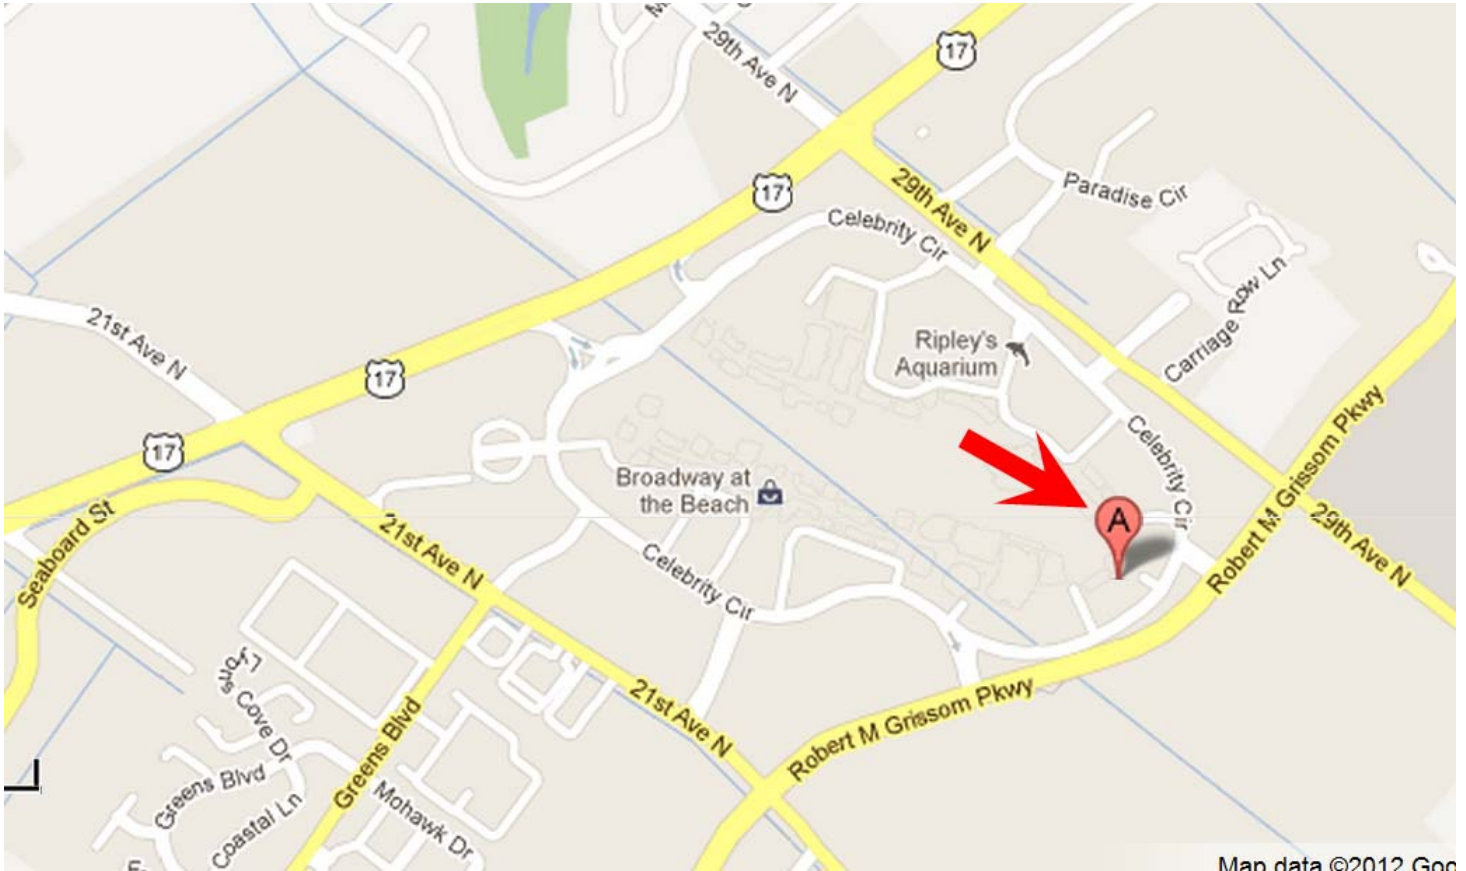

Carlson Software Technology Day

hampton inn – broadway at the beach

1140 celebrity circle

myrtle beach, south carolina

october 9, 2012

phone 919-417-8351

Directions

If traveling north from Business 17 Kings Hwy

Turn left on 21st Ave North.

Go 1 mile.

Turn right on Robert Grissom Parkway.

Go 0.5 mile. Hotel is on the left in Celebrity Circle inside Broadway at the Beach complex (before 29th Ave. North.)

If traveling on Hwy 501 coming into Myrtle Beach

Turn left onto Robert Grissom Parkway. Go 2 miles. Hotel is on the left in Celebrity Circle inside Broadway at the Beach complex (before 29th Ave. North.)