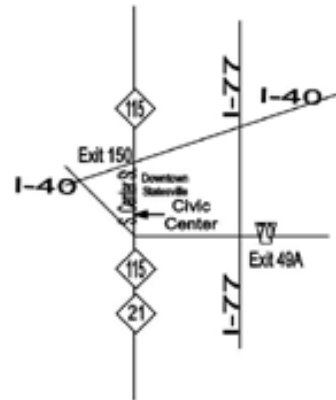

Workshop — In Depth with Carlson Software

statesville civic center

300 south center street

statesville, north carolina

november 15, 2018

phone 919-417-8351

Directions to Civic Center

The Statesville Civic Center is located at the intersection of Front and Center Streets in downtown Statesville.

From Northbound I-77, take exit 49A and turn left on highway 70 to highway 115/21 (Center St.). Turn right and the Civic Center is on the left.

From Southbound I-77, take exit 50 and turn right on East Broad Street. Go straight into town and turn left on South Tradd Street then right on E. Front Street. At the light turn left and the Civic Center is on the right.

From I-40, take exit 150 and drive south on highways 115/21 (Also, known as Center St.). Travel one and a half miles and the civic center is on the right.